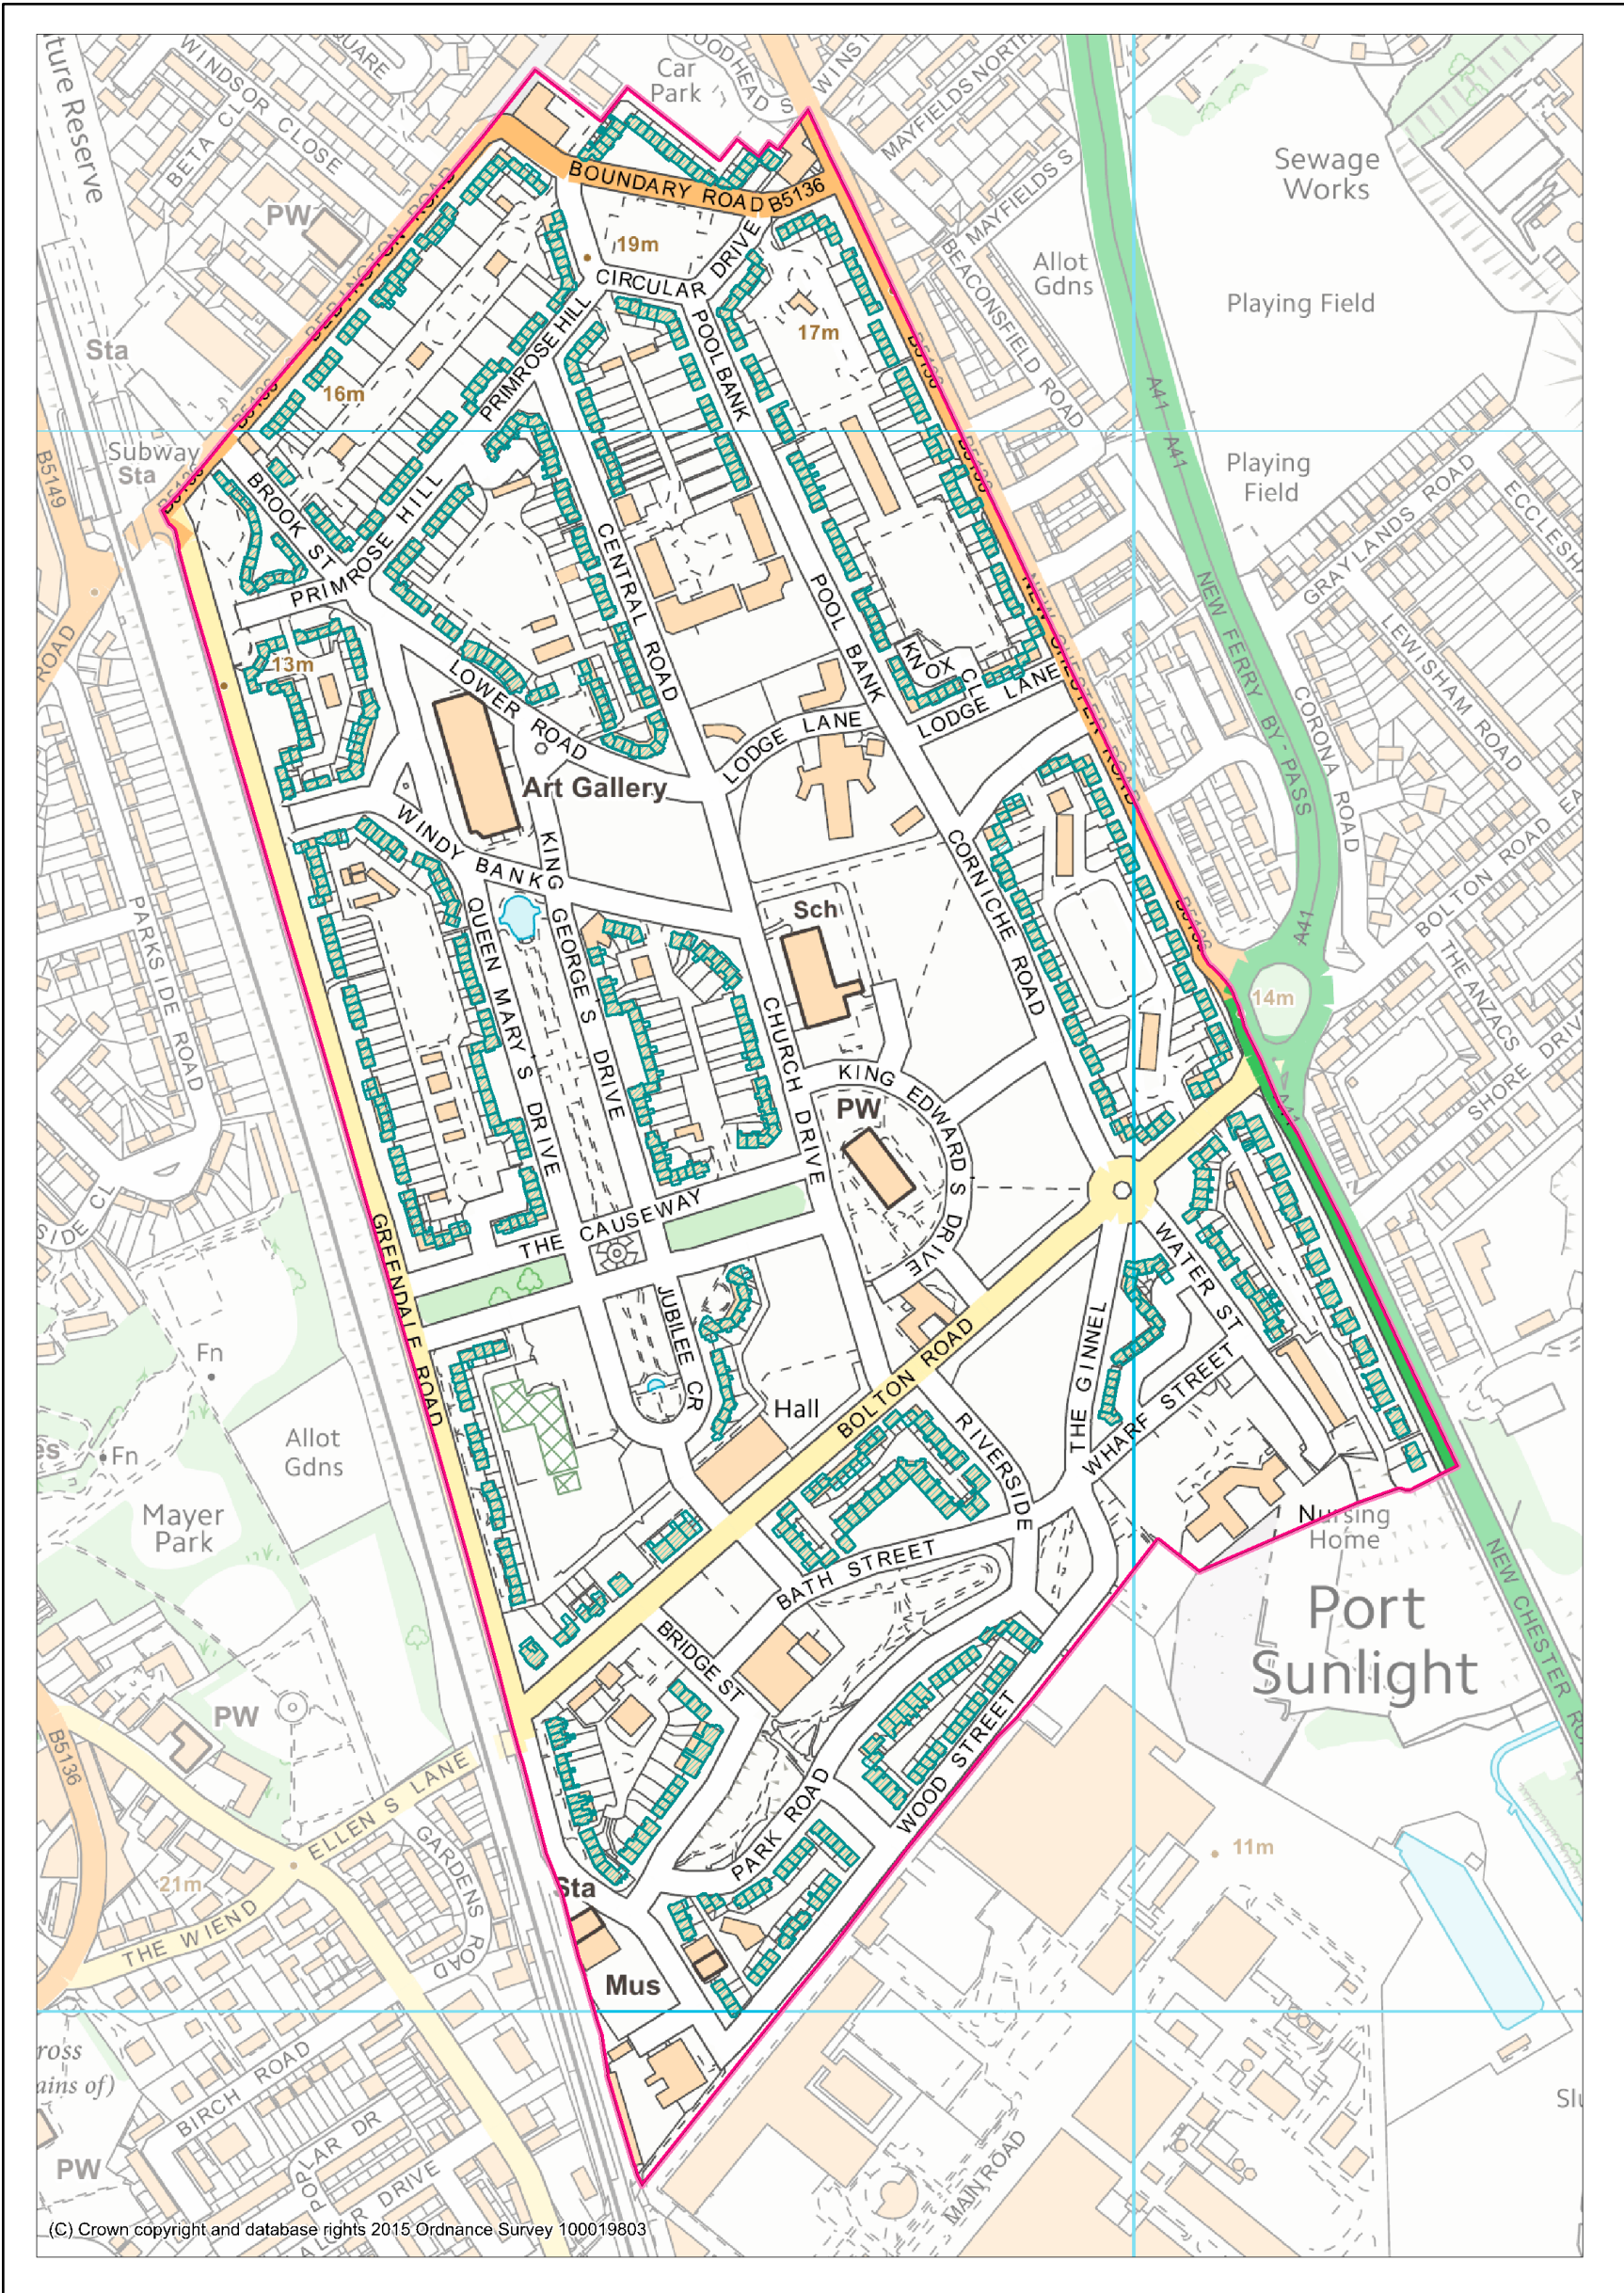

SITE PLAN - Port Sunlight Local Listed Building Consent Order

Residential Properties covered by the LLBCO

Port Sunlight Conservation Area